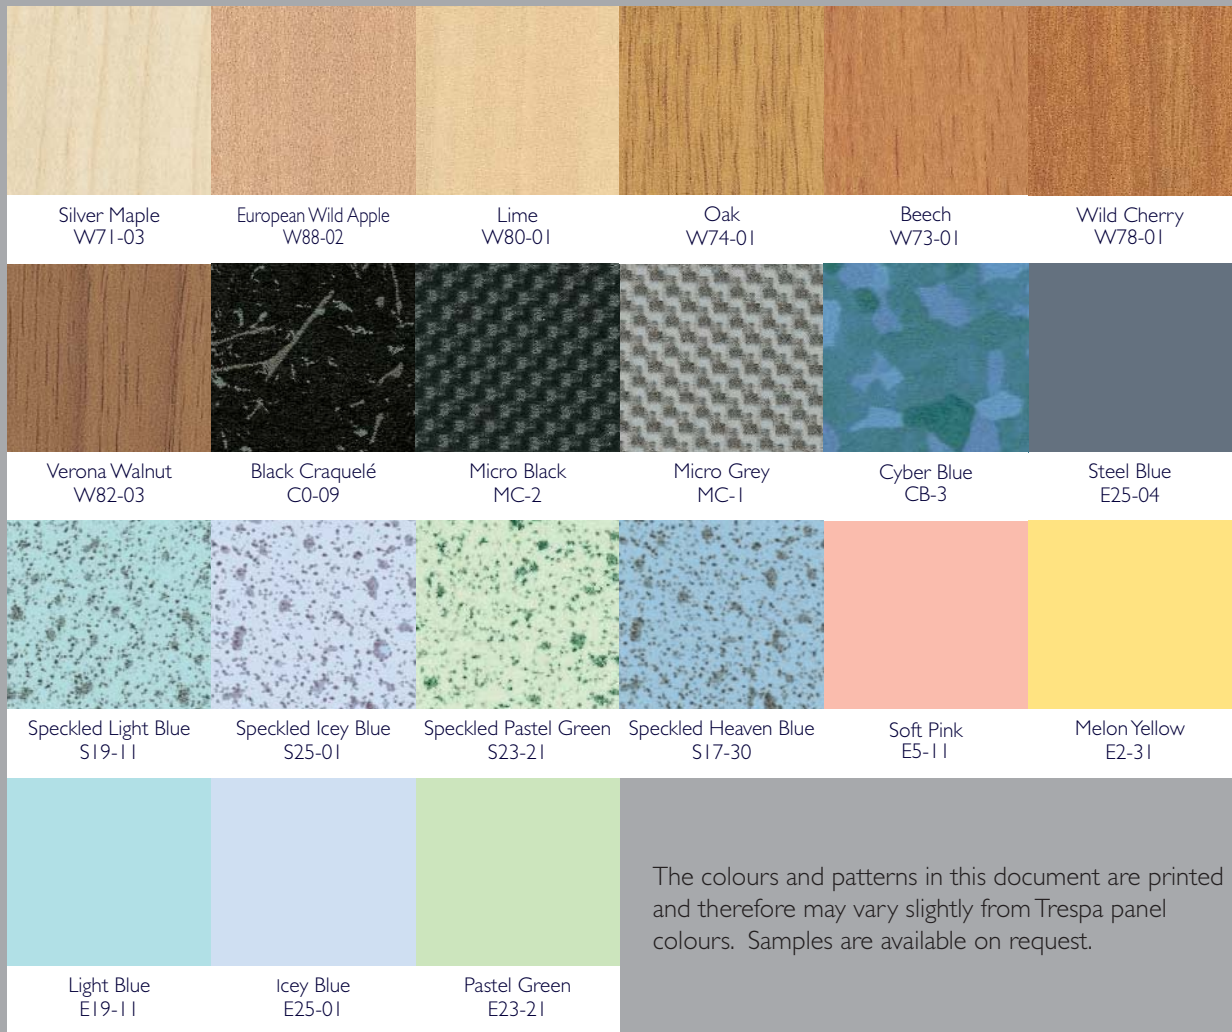

WASHROOM COLLECTION

UK STOCK COLOURS

Think Trespa

TRESPA®

Trespa Athlon

HPL & COMPACT

Trespa Athlon MFC/HPL/COMPACT

NB: The MFC range of products are manufactured by a third party supplier using the Trespa Athlon decorative papers.