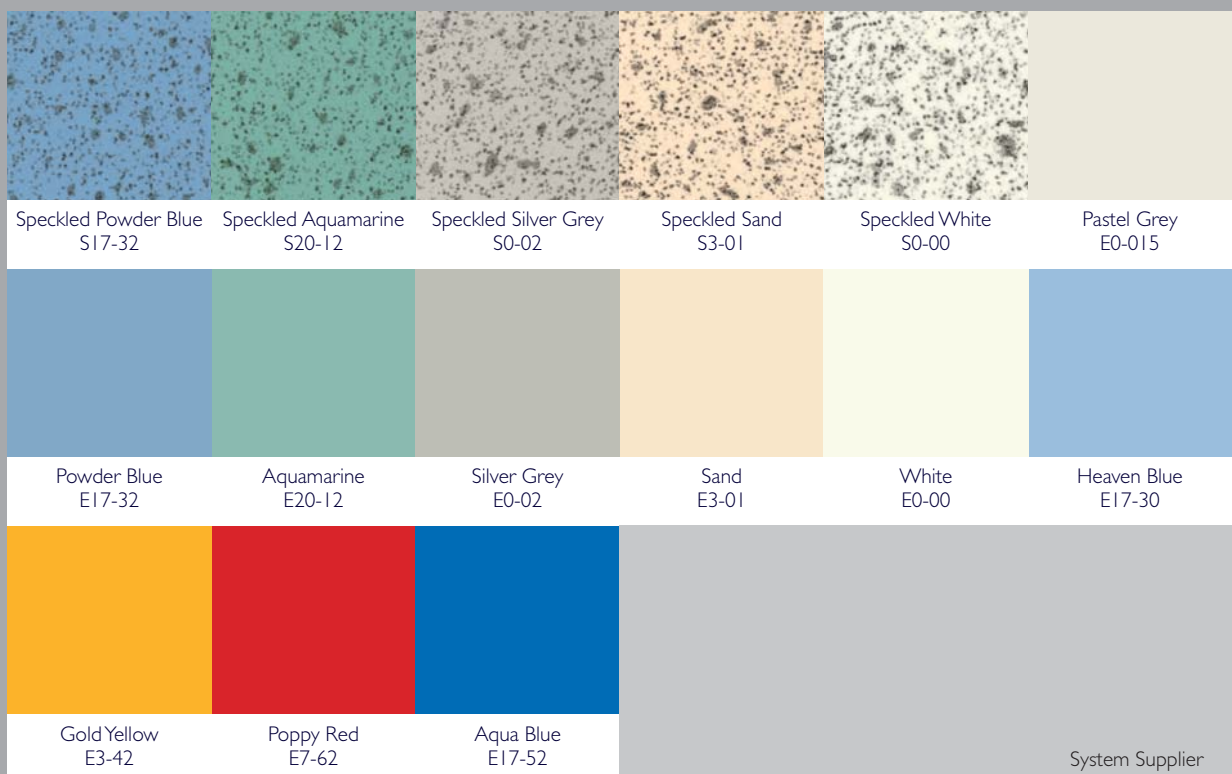

WASHROOM COLLECTION

UK STOCK COLOURS

Think Trespa

TRESPA®

Trespa Athlon

HPL & COMPACT

Trespa Athlon MFC/HPL/COMPACT

NB: The MFC range of products are manufactured by a third party supplier using the Trespa Athlon decorative papers.