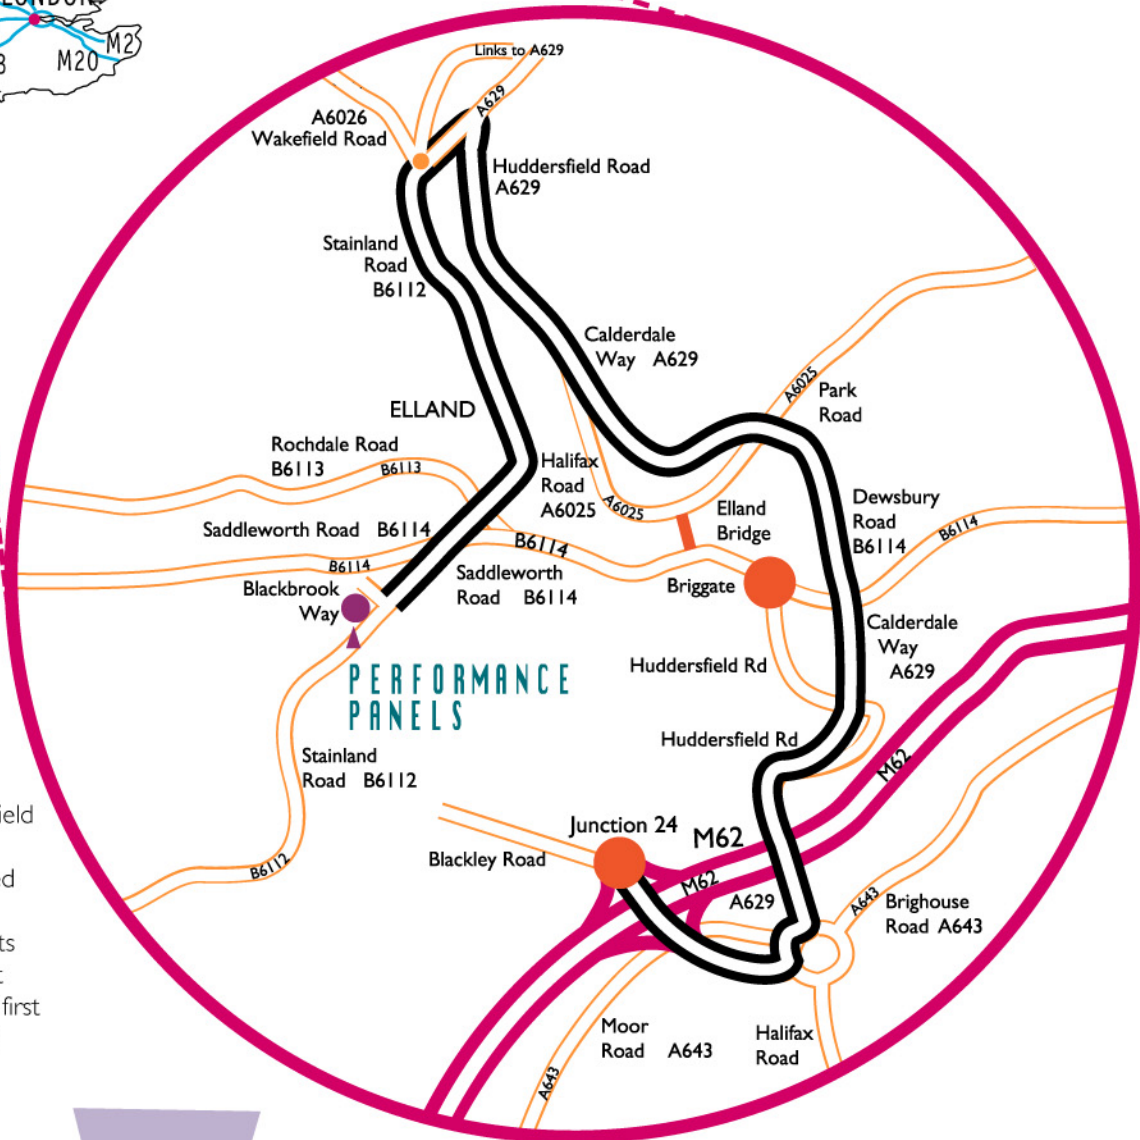

How to find us

From M62 East

Exit at Junction 24, take 3rd exit at roundabout signposted **Halifax A629 Elland Bypass** and follow directions for M62 West

From M62 West

Take 2nd Exit signposted to **Stainland A629** (Huddersfield Road). Take left hand fork into Calderdale Way A629 signposted Stainland Road B6112. Follow the road through two sets of traffic lights and under viaduct (bridge). Blackbrook Way is the first right hand turn after the viaduct. Performance Panels is the first factory unit on the left.