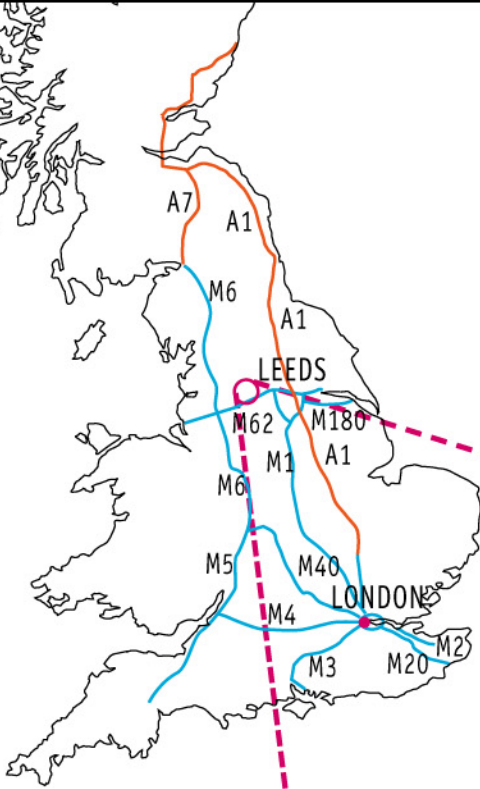

How to find us

From M62 East

Exit at Junction 24, take 3rd exit at roundabout signposted **Halifax A629 Elland Bypass** and follow directions for M62 West

From M62 West

Take 2nd Exit signposted to **Stainland A629** (Huddersfield Road). Take left hand fork into Calderdale Way A629 signposted Stainland Road B6112. Follow the road through two sets of traffic lights and under viaduct (bridge). Blackbrook Way is the first right hand turn after the viaduct. Performance Panels is the first factory unit on the left.